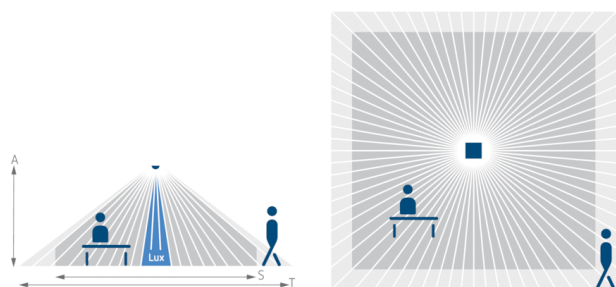

Detection range

Mounting height (A)	Sitting (S)	Walking (T)
2 m	20 m² | 4,5 m x 4,5 m	36 m² | 6 m x 6 m ± 0,5 m
2,5 m	36 m² | 6 m x 6 m	64 m² | 8 m x 8 m ± 0,5 m
3 m	49 m² | 7 m x 7 m	81 m² | 9 m x 9 m ± 1 m
3,5 m	64 m² | 8 m x 8 m	100 m² | 10 m x 10 m ± 1 m