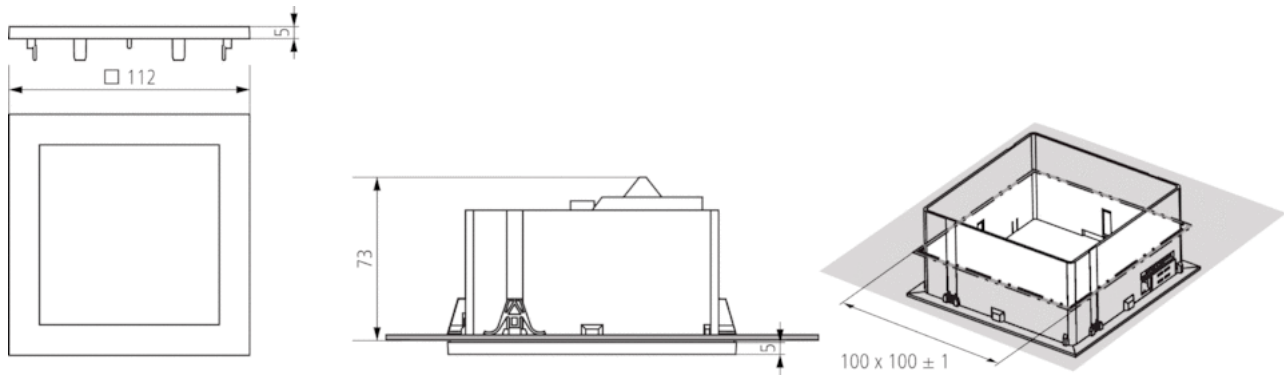

Article number: 2059102

Scale drawings

Accessories

PlanoSet RQ EWH

- Article number: 9070736
  Details ▶ www.theben.de

PlanoSet RR EWH

- Article number: 9070740
  Details ▶ www.theben.de

SendoPro 868-A

- Article number: 9070675
  Details ▶ www.theben.de

SendoClic

- Article number: 9070690
  Details ▶ www.theben.de

QuickSafe

- Article number: 9070531
  Details ▶ www.theben.de